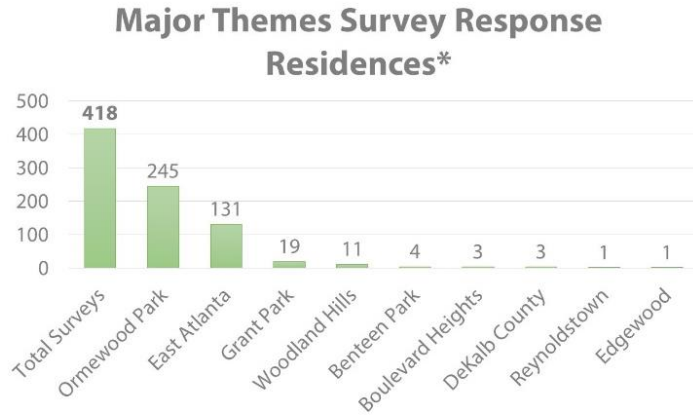

Community Design Process: Survey Data

Major Themes:

- Walkability
- Residential Buffer
- Public / Green Space
- Save the Lodge
- Auto Access / Traffic
- Daytime Uses

*As of November 2nd, 2018