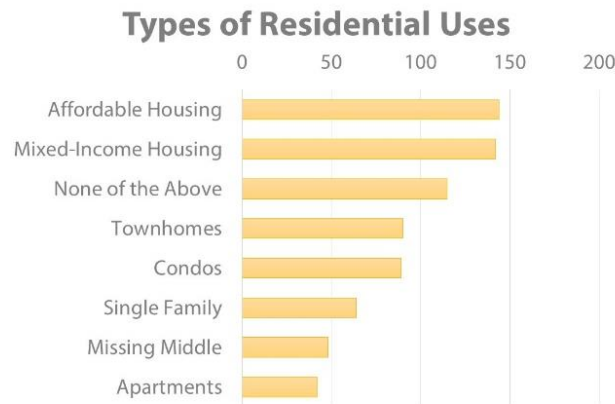

Community Design Process: Survey Data

Major Themes:

- Walkability
- Residential Buffer
- Public / Green Space
- Save the Lodge
- Auto Access / Traffic
- Daytime Uses

*As of November 2nd, 2018