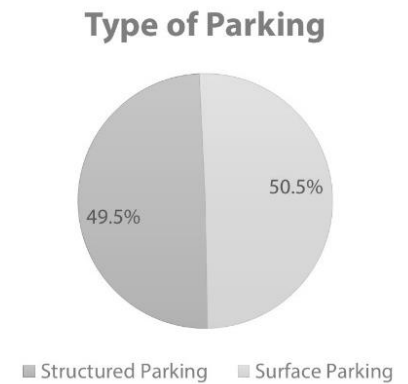

Community Design Process: Survey Data

Major Themes:

- Walkability
- Residential Buffer
- Public / Green Space
- Save the Lodge
- Auto Access / Traffic
- Daytime Uses

*As of November 2nd, 2018