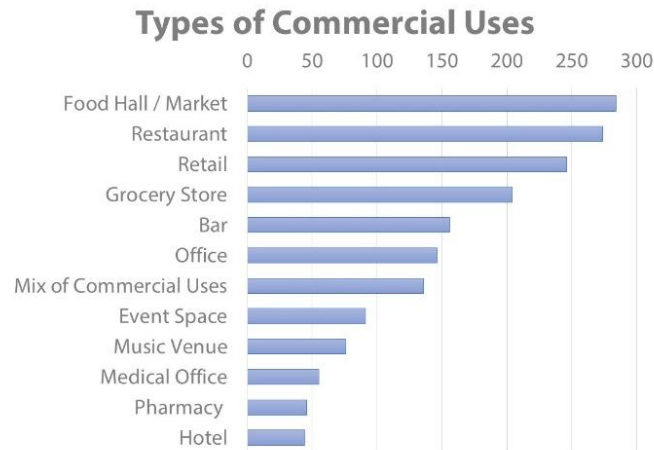

Community Design Process: Survey Data

Major Themes:

- Walkability
- Residential Buffer
- Public / Green Space
- Save the Lodge
- Auto Access / Traffic
- Daytime Uses

*As of November 2nd, 2018