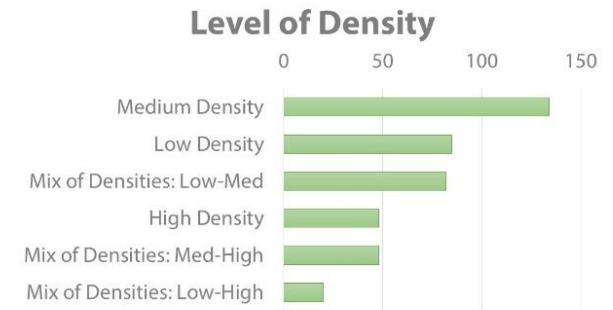

Community Design Process: Survey Data

Major Themes:

- Walkability
- Residential Buffer
- Public / Green Space
- Save the Lodge
- Auto Access / Traffic
- Daytime Uses

*As of November 2nd, 2018