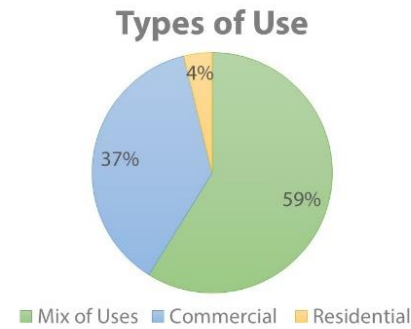

Community Design Process: Survey Data

Major Themes:

- Walkability
- Residential Buffer
- Public / Green Space
- Save the Lodge
- Auto Access / Traffic
- Daytime Uses

*As of November 2nd, 2018